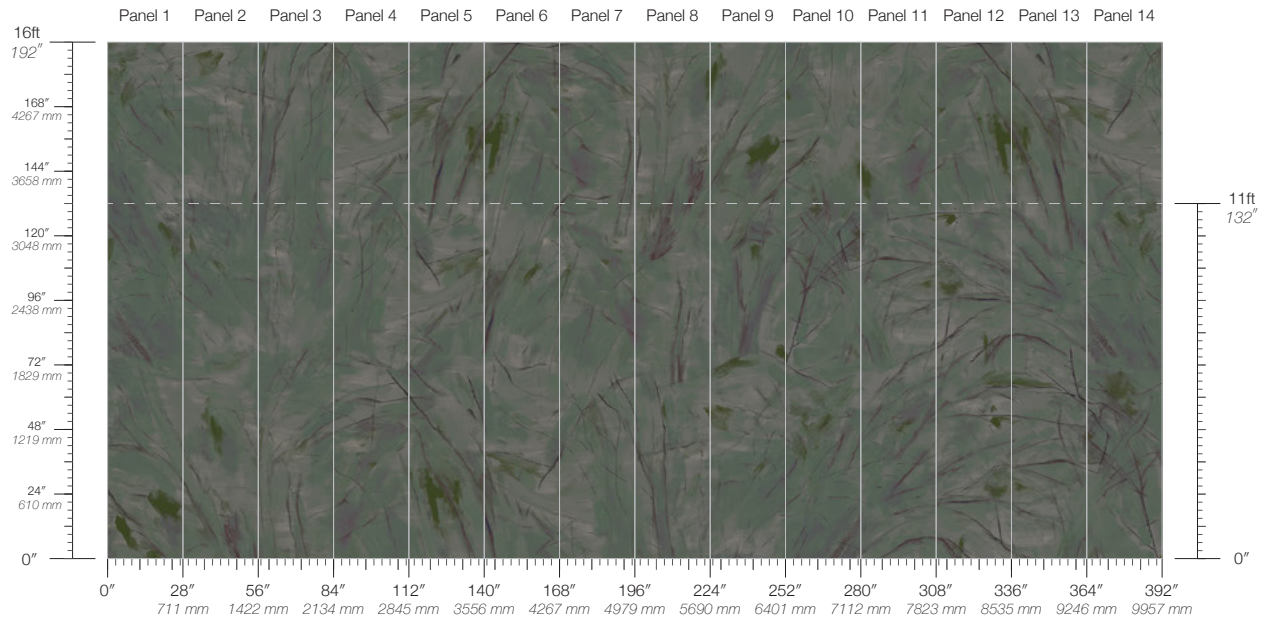

Kaleidoscope Emerge

Suitable for residential and some commercial projects

COLOR
Emerge

ITEM
6104

CONTENT
Polyester & Natural Fiber

PANEL WIDTH
28" / 711 mm trimmed

PANEL HEIGHT
132" / 3353 mm standard
192" / 4877 mm extended

REPEAT
Non-repeating

STOCK
Made to order

LEAD TIME
4 weeks to print

MINIMUM
1 panel

PRICE
Available upon request

ORIGIN
USA

DETAILS
Custom options available

MAINTENANCE
Water-based cleanser

ENVIRONMENTAL
FSC Certified Content
REACH Compliant

SPECS
Cellulose & Polyester Fiber
3.62 oz per linear yard
44.1 g per linear meter
Fibrous surface texture

TESTING
(US) ASTM E84 Adhered Class A

CONTACT
sales@calicowallpaper.com
+1 718 243 1705
57 Lispenard Street
New York, NY 10013 USA

DISCLAIMER
Refer to our website to see the full mural artwork. Reference the physical sample for color and texture. Panel maps represent mural artwork only.