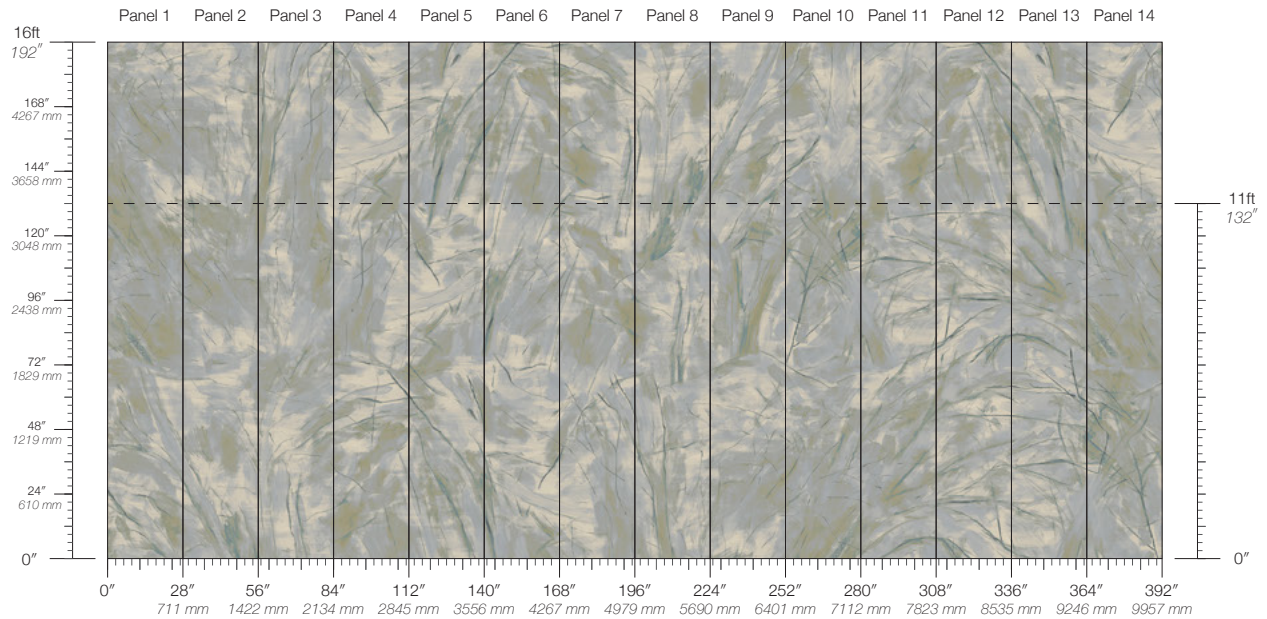

Kaleidoscope Adapt

Suitable for residential and some commercial projects

COLOR
Adapt

ITEM
6101

CONTENT
Polyester & Natural Fiber

PANEL WIDTH
28" / 711 mm trimmed

PANEL HEIGHT
132" / 3353 mm standard
192" / 4877 mm extended

REPEAT
Non-repeating

STOCK
Made to order

LEAD TIME
4 weeks to print

MINIMUM
1 panel

PRICE
Available upon request

ORIGIN
USA

DETAILS
Custom options available

MAINTENANCE
Water-based cleanser

ENVIRONMENTAL
FSC Certified Content
REACH Compliant

SPECS
Cellulose & Polyester Fiber
3.62 oz per linear yard
44.1 g per linear meter
Fibrous surface texture

TESTING
(US) ASTM E84 Adhered Class A

CONTACT
sales@calicowallpaper.com
+1 718 243 1705
57 Lispenard Street
New York, NY 10013 USA

DISCLAIMER
Refer to our website to see the full mural artwork. Reference the physical sample for color and texture. Panel maps represent mural artwork only.