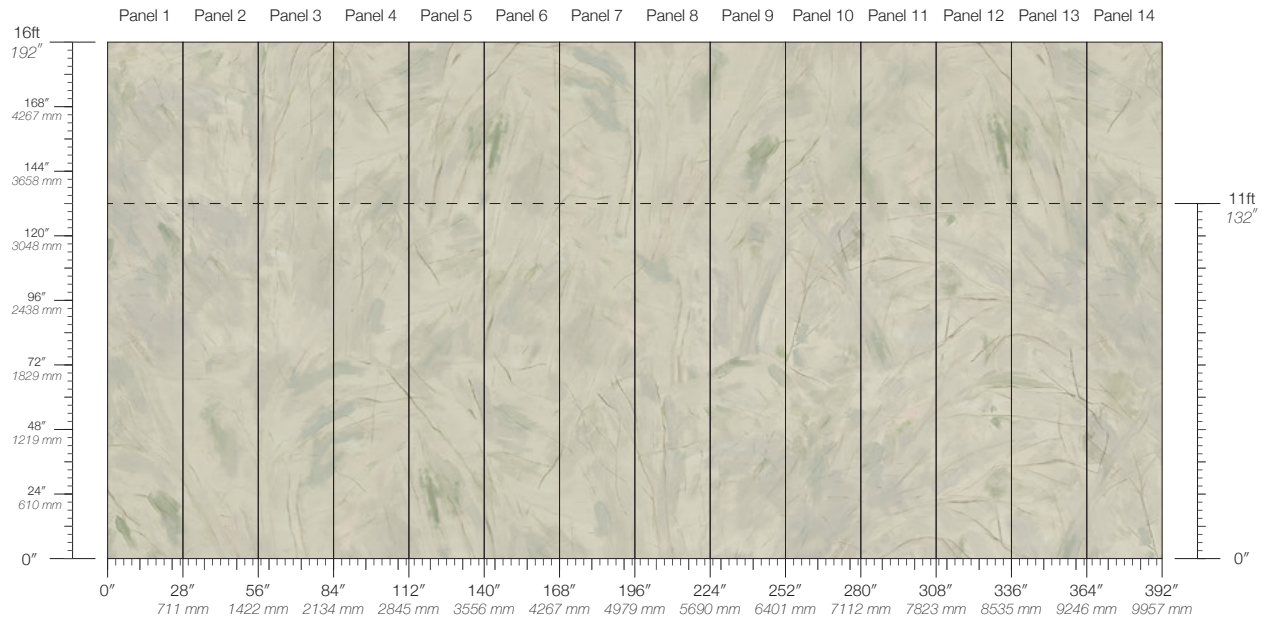

Kaleidoscope Balance

Suitable for residential and some commercial projects

COLOR
Balance

ITEM
6102

CONTENT
Polyester & Natural Fiber

PANEL WIDTH
28" / 711 mm trimmed

PANEL HEIGHT
132" / 3353 mm standard
192" / 4877 mm extended

REPEAT
Non-repeating

STOCK
Made to order

LEAD TIME
4 weeks to print

MINIMUM
1 panel

PRICE
Available upon request

ORIGIN
USA

DETAILS
Custom options available

MAINTENANCE
Water-based cleanser

ENVIRONMENTAL
FSC Certified Content
REACH Compliant

SPECS
Cellulose & Polyester Fiber
3.62 oz per linear yard
44.1 g per linear meter
Fibrous surface texture

TESTING
(US) ASTM E84 Adhered Class A

CONTACT
sales@calicowallpaper.com
+1 718 243 1705
57 Lispenard Street
New York, NY 10013 USA

DISCLAIMER
Refer to our website to see the full mural artwork. Reference the physical sample for color and texture. Panel maps represent mural artwork only.