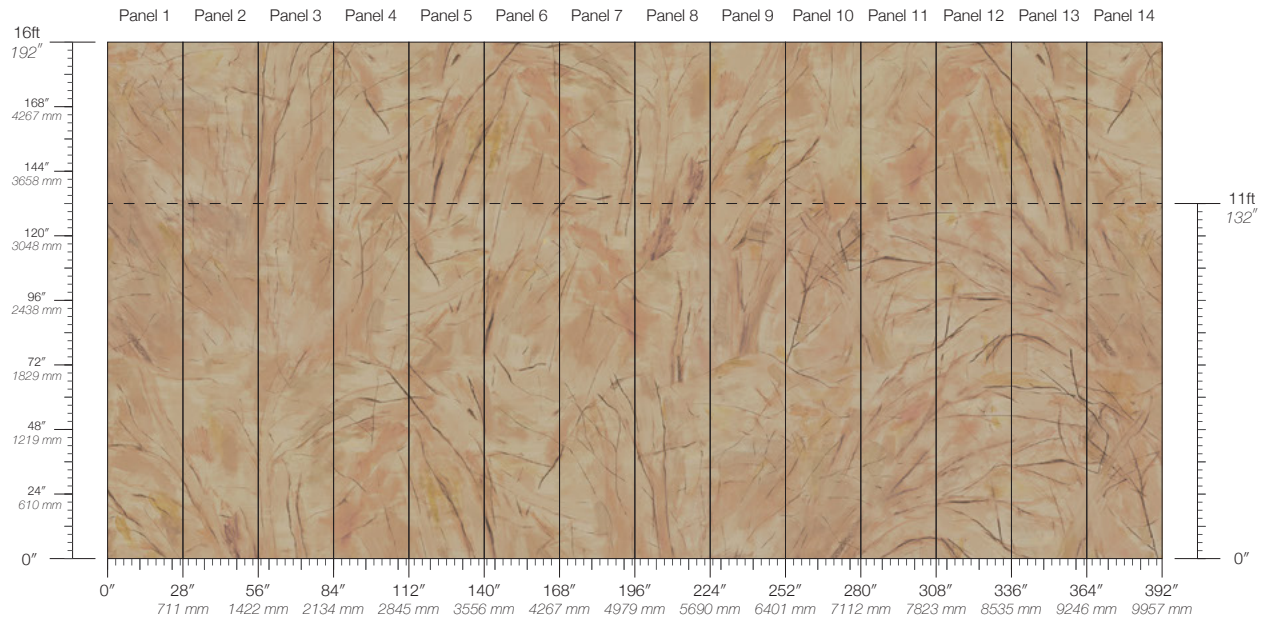

ENVIRONMENTAL
FSC Certified Content
REACH Compliant

SPECS
Cellulose & Polyester Fiber
3.62 oz per linear yard
44.1 g per linear meter
Fibrous surface texture

TESTING
(US) ASTM E84 Adhered Class A

CONTACT
sales@calicowallpaper.com
+1 718 243 1705
57 Lispenard Street
New York, NY 10013 USA

DISCLAIMER
Refer to our website to see the full mural artwork. Reference the physical sample for color and texture. Panel maps represent mural artwork only.

Kaleidoscope Sustain

Suitable for residential and some commercial projects